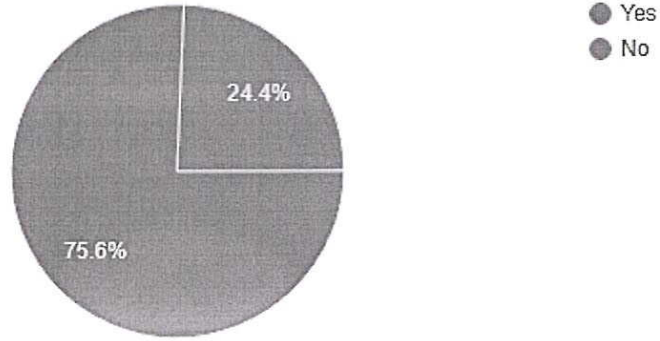

41 responses

Name of Student	PRN No.	Email ID	Are the curriculum and syllabus content appropriate for placement / higher education?	Which of the following Skill based course can be added in the curriculum?	Are offered open electives reverent to your program?
Tejas Popat Bhosale	19UEE303	bhosaletejas209@gmail.com	Yes	PLC and SCADA	Yes
Chougale Komal Sadashiv	18UEE008	kchougale848@gmail.com	Yes	PLC and SCADA	Yes
Gayatri khot	18UEE023	gayatrikhot09@gmail.com	No	PLC and SCADA	No
Ajit Aravind Jadhav	18UEE015	jajit9025@gmail.com	Yes	PLC and SCADA	Yes
Ashutosh Avinash Dhavalshankh	18UEE010	ashutoshdhavalshankh@gmail.com	Yes	PLC and SCADA	Yes
Praphulla Purandar Kamble	18UEE017	Praphullakable8@gmail.com	Yes	PLC and SCADA	No
Anjali Jha	19UEE306	anjaliha421@gmail.com	Yes	PLC and SCADA	Yes
Amruta jayprakash mule	19UEE309	amumule4321@gmail.com	Yes	PLC and SCADA	Yes
Yashodhan Yashwant Chafekar	18UEE005	yashodhan.chafekar@gmail.com	Yes	PLC and SCADA	Yes
Yashashree Dipak Parab	19UEE312	tanviparab67@gmail.com	Yes	PLC and SCADA	No
Sanghamitra Anil	18UEE011	sanghamitragaikwad65@gmail.com	Yes	PLC and	Yes